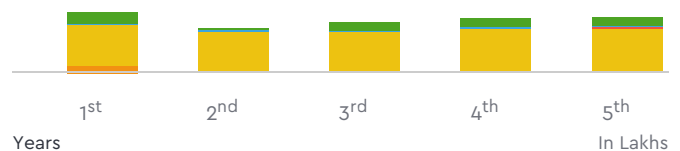

Droom's Automobile Report

droom.in

India's Most Trusted Motorplace

What We Have For You?

Suzuki Burgman Street 125cc 2018

Make	Suzuki	Model	Burgman Street
Year	2018	Trim	125CC
KM Driven	1650 Kms	Color	Matt Fibron Grey
Fuel Type	Petrol	Transmission Type	Automatic
Body Type	Commuter	Price	Rs. 79400
Condition	Used	Ownership Type	N/A
Location	Coimbatore	Registration State	Tamil Nadu
Ownership Count	First Owner	DLID	1416745060

Full Circle Trust Score **7.4**

₹ 73,005.00 - ₹ 77,521.00

Automobile from individual in good condition is valued

Total Cost of Ownership

Benchmark Price For Used Vehicle

₹ 50.49 ₹ 41.43 ₹ 44.85 ₹ 45.55 ₹ 48.58

₹ 2,30,908.00 For 5 Years

- Insurance
- Fuel
- Try Change
- Service
- Depreciation

Vehicle Images

Suzuki Burgman Street 125cc 2018

Suzuki Burgman Street 125cc 2018

Instrumentation			
Clock	Digital	Low Fuel Level Warning	Yes