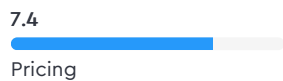

Droom's Automobile Report

droom.in

India's Most Trusted Motorplace

What We Have For You?

Suzuki Burgman Street 125cc 2018

Make	Suzuki	Model	Burgman Street
Year	2018	Trim	125CC
KM Driven	1650 Kms	Color	Matt Fibron Grey
Fuel Type	Petrol	Transmission Type	Automatic
Body Type	Commuter	Price	Rs. 79400
Condition	Used	Ownership Type	N/A
Location	Coimbatore	Registration State	Tamil Nadu
Ownership Count	First Owner	DLID	1416745060

Full Circle Trust Score **7.4**

₹ 73,005.00 - ₹ 77,521.00

Automobile from individual in good condition is valued

Total Cost of Ownership

Benchmark Price For Used Vehicle

₹ 50.49 ₹ 41.43 ₹ 44.85 ₹ 45.55 ₹ 48.58

₹ 2,30,908.00 For 5 Years

- Insurance
- Fuel
- Try Change
- Service
- Depreciation

Vehicle Images

Suzuki Burgman Street 125cc 2018

Suzuki Burgman Street 125cc 2018

Instrumentation			
Clock	Digital	Low Fuel Level Warning	Yes