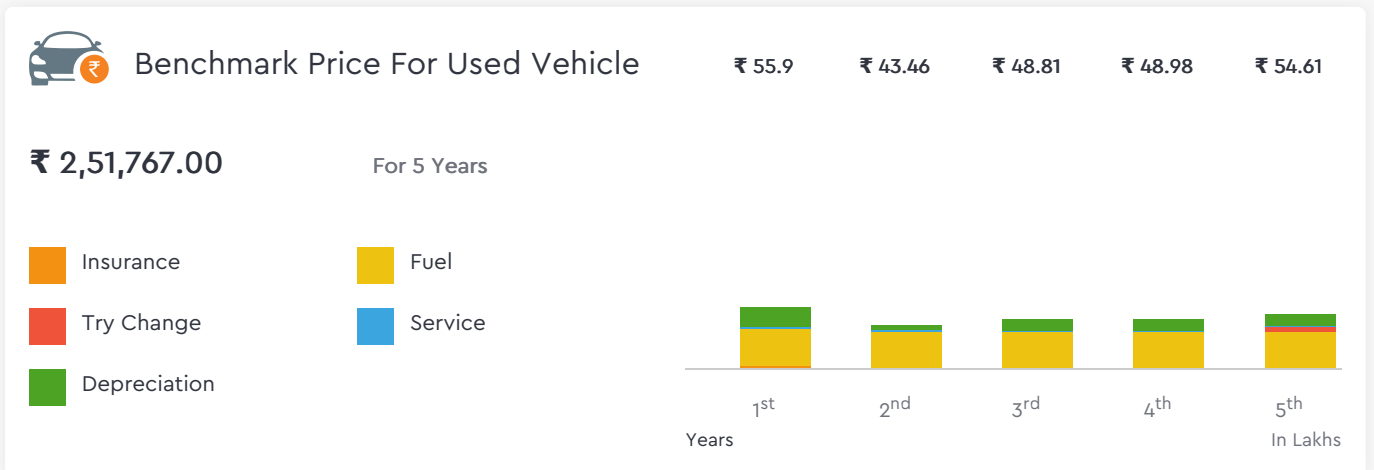

Total Cost of Ownership