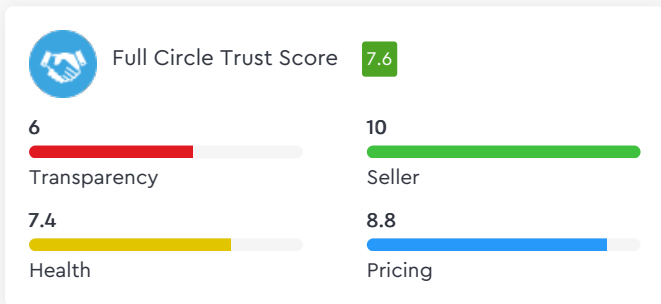

## What We Have For You?

**Yamaha YZF-R15 2.0 150cc 2013**

Make	Yamaha	Model	Yzf-r15 2.0
Year	2013	Trim	150CC
KM Driven	21000 Kms	Color	Red
Fuel Type	Petrol	Transmission Type	Manual
Body Type	Sports	Price	Rs. 59600
Condition	Used	Ownership Type	N/A
Location	Gurgaon	Registration State	Haryana
Ownership Count	First Owner	DLID	<a href="#">1416162152</a>