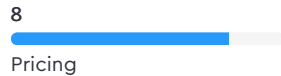

Droom's Automobile Report

droom.in

India's Most Trusted Motorplace

What We Have For You?

Toyota Corolla Altis D-4D J 2013

Make	Toyota	Model	Corolla Altis
Year	2013	Trim	D-4D J
KM Driven	120175 Kms	Color	White
Fuel Type	Diesel	Transmission Type	Manual
Body Type	Sedan	Price	Rs. 375000
Condition	Used	Ownership Type	Owned
Location	Gurgaon	Registration State	Delhi
Ownership Count	First Owner	DLID	1416008454

Full Circle Trust Score **5.6**

₹ 1,40,880.00 - ₹ 1,49,594.00

Automobile from individual in good condition is valued

Total Cost of Ownership

Benchmark Price For Used Vehicle

₹ 3.45 ₹ 2.11 ₹ 2.69 ₹ 2.66 ₹ 2.99