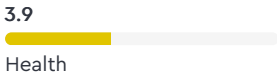

Make	Toyota	Model	Corolla Altis
Year	2013	Trim	D-4D J
KM Driven	120175 Kms	Color	White
Fuel Type	Diesel	Transmission Type	Manual
Body Type	Sedan	Price	Rs. 375000
Condition	Used	Ownership Type	Owned
Location	Gurgaon	Registration State	Delhi
Ownership Count	First Owner	DLID	1416008454

Full Circle Trust Score **5.6**

₹ 1,40,880.00 - ₹ 1,49,594.00

Automobile from individual in good condition is valued

Total Cost of Ownership

Benchmark Price For Used Vehicle

₹ 3.45   ₹ 2.11   ₹ 2.69   ₹ 2.66   ₹ 2.99

₹ 13,90,434.00

For 5 Years

- Insurance
- Try Change
- Depreciation
- Fuel
- Service