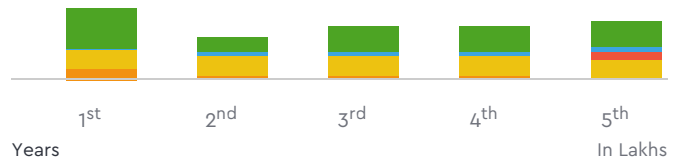

What We Have For You?

Toyota Corolla Altis D-4D J 2013

Make	Toyota	Model	Corolla Altis
Year	2013	Trim	D-4D J
KM Driven	120175 Kms	Color	White
Fuel Type	Diesel	Transmission Type	Manual
Body Type	Sedan	Price	Rs. 375000
Condition	Used	Ownership Type	Owned
Location	Gurgaon	Registration State	Delhi
Ownership Count	First Owner	DLID	1416008454

Full Circle Trust Score **5.6**

₹ 1,40,880.00 - ₹ 1,49,594.00

Automobile from individual in good condition is valued

Total Cost of Ownership

Benchmark Price For Used Vehicle

₹ 3.45   ₹ 2.11   ₹ 2.69   ₹ 2.66   ₹ 2.99

₹ 13,90,434.00

For 5 Years

- Insurance
- Try Change
- Depreciation
- Fuel
- Service