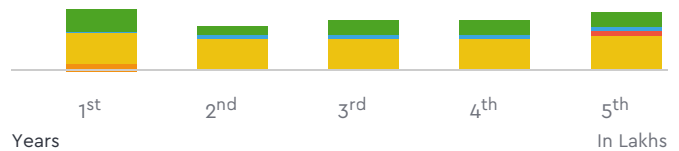

What We Have For You?

Honda CBR 250R 2014

Make	Honda	Model	Cbr 250r
Year	2014	Trim	250CC
KM Driven	8986 Kms	Color	White
Fuel Type	Petrol	Transmission Type	Manual
Body Type	Sports	Price	Rs. 90000
Condition	Used	Ownership Type	Owned
Location	Ambala	Registration State	Haryana
Ownership Count	First Owner	DLID	1415889800

Full Circle Trust Score **6.3**

6.6

Transparency

5

Health

6

Seller

8.9

Pricing

₹ 55,629.00 - ₹ 59,069.00

Automobile from individual in good condition is valued

Total Cost of Ownership

Benchmark Price For Used Vehicle

₹ 67.65

₹ 49.34

₹ 56.82

₹ 57.05

₹ 61.88

₹ 2,92,736.00

For 5 Years

Insurance

Try Change

Depreciation

Fuel

Service