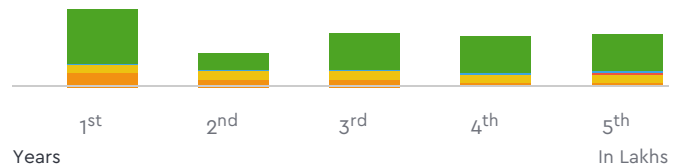

Droom's Automobile Report

droom.in

India's Most Trusted Motorplace

What We Have For You?

BMW Z4 sDrive 35i 2015

Make	BMW	Model	Z4
Year	2015	Trim	SDRIVE 35I
KM Driven	12082 Kms	Color	Orange
Fuel Type	Petrol	Transmission Type	Automatic
Body Type	Sedan	Price	Rs. 5400000
Condition	Used	Ownership Type	Owned
Location	Kolkata	Registration State	Jharkhand
Ownership Count	Second Owner	DLID	1415866171

₹ 10.75

₹ 11.17

₹ 56,27,509.00

For 5 Years

- Insurance
- Try Change
- Depreciation
- Fuel
- Service

Vehicle Images

BMW Z4 sDrive 35i 2015

BMW Z4 sDrive 35i 2015