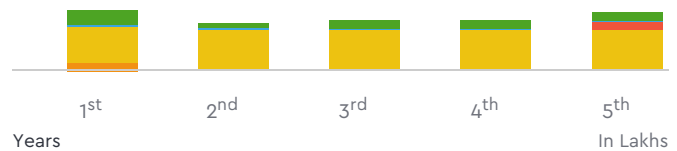

What We Have For You?

Yamaha Fzs 150cc 2014

Make	Yamaha	Model	Fzs
Year	2014	Trim	150CC
KM Driven	23999 Kms	Color	Blue
Fuel Type	Petrol	Transmission Type	Manual
Body Type	Commuter	Price	Rs. 49999
Condition	Used	Ownership Type	N/A
Location	Rewari	Registration State	Haryana
Ownership Count	Second Owner	DLID	1415861137

Full Circle Trust Score **5.2**

6.1

Transparency

4.5

Health

3.3

Seller

7.4

Pricing

₹ 29,367.00 - ₹ 31,183.00

Automobile from individual in good condition is valued

Total Cost of Ownership

Benchmark Price For Used Vehicle

₹ 46.92

₹ 36.63

₹ 40.27

₹ 40.9

₹ 46.56

₹ 2,11,268.00

For 5 Years

Insurance

Try Change

Depreciation

Fuel

Service