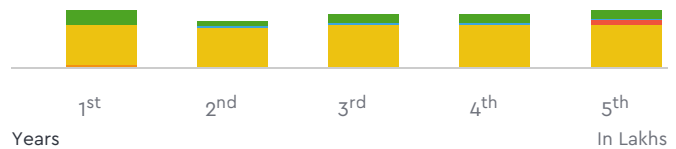

What We Have For You?

Bajaj Pulsar 150cc 2011

Make	Bajaj	Model	Pulsar
Year	2011	Trim	150cc
KM Driven	30000 Kms	Color	Grey
Fuel Type	Petrol	Transmission Type	Manual
Body Type	Commuter	Price	Rs. 25000
Condition	Used	Ownership Type	Owned
Location	Yamuna Nagar	Registration State	Haryana
Ownership Count	First Owner	DLID	1415720032

Full Circle Trust Score **4.9**

6.7

Transparency

5

Health

3.3

Seller

4.6

Pricing

₹ 16,345.00 - ₹ 17,356.00

Automobile from individual in good condition is valued

Total Cost of Ownership

Benchmark Price For Used Vehicle

₹ 43.45

₹ 35.53

₹ 38.72

₹ 39.1

₹ 42.51

₹ 1,99,303.00

For 5 Years

Insurance

Try Change

Depreciation

Fuel

Service