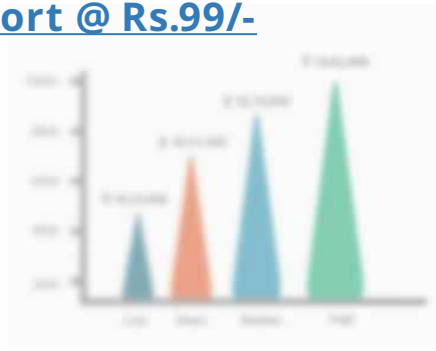

Similar Listing

Similar Orders

Similar listing for past 90 days

Similar orders for past 90 days

Unlock Premium Report @ Rs.99/-

Similar listing for past 90 days

Similar orders for past 90 days

Disclaimer