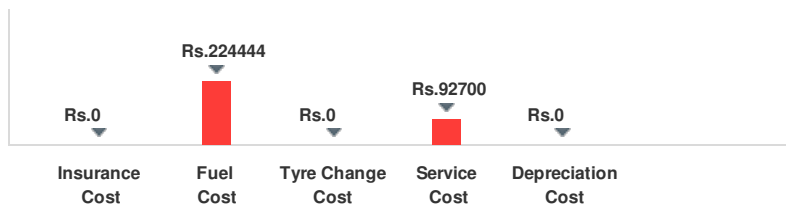

BMW X1 SDRIVE20D XLINE 2014

Vehicle Information

Make	Bmw	Model	X1
Year	2014	Trim	sdrive20d xline
KM Driven	Kms.	Color	Brown
Fuel Type	Diesel	Transmission Type	Automatic
Body Type	SUV	Price	Rs. 1350000
Condition	Used	Ownership Type	Owned
Location	Pune	Registration State	Maharashtra
Ownership Count	N/A	DLID	1415607588

TOTAL COST OF OWNERSHIP 373144

Cost Splits for 5 Years (Assuming 1 Year, 12,000 KM)

6.5/10

Rs. 2,454,910 - Rs. 2,606,760

Key Factors

BMW X1 sDrive20d xline 2014
1350000

Condition	Used	Location	Pune
Ownership Count	N/A	Ownership Type	Owned
Registration State	Maharashtra	Chassis No	N/A