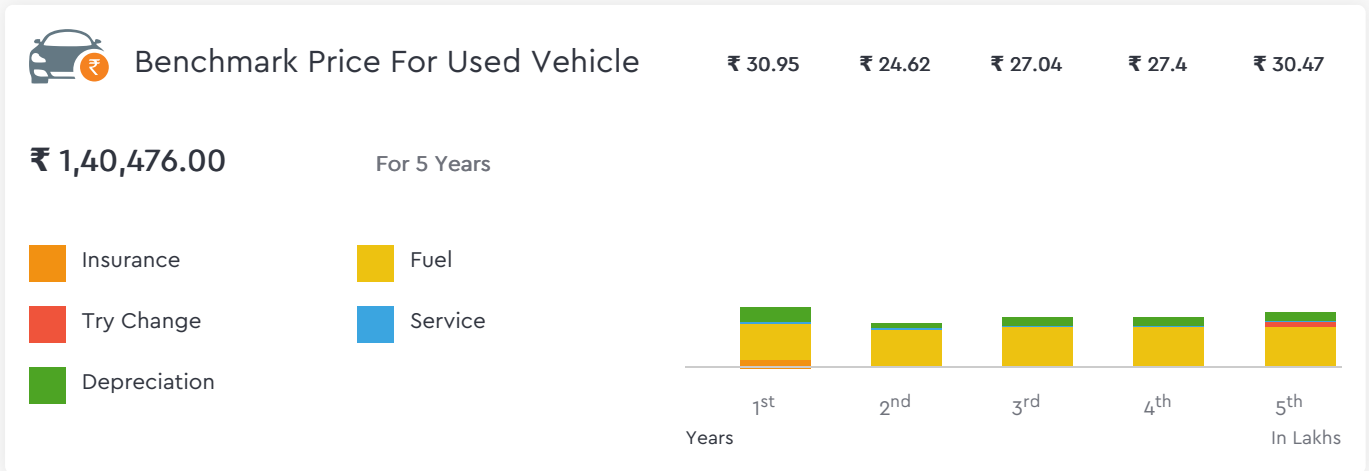

Droom's Automobile Report

droom.in

India's Most Trusted Motorplace

What We Have For You?

Hero Achiever 150cc 2006

Make	Hero	Model	Achiever
Year	2006	Trim	150cc
KM Driven	1000 Kms	Color	Red
Fuel Type	Petrol	Transmission Type	Manual
Body Type	Commuter	Price	Rs. 20000
Condition	Used	Ownership Type	Owned
Location	Kolkata	Registration State	West Bengal
Ownership Count	First Owner	DLID	<u>1415604479</u>

₹ 6,011.00 - ₹ 6,383.00

Automobile from **individual in good condition** is valued

Total Cost of Ownership

Vehicle Images

Hero Achiever 150cc 2006

Hero Achiever 150cc 2006

Instrumentation	
Low Fuel Level Warning	Low Fuel Level Warning

Dimensions

Wheel Base	1290 mm	Overall Width	763 mm
Overall Length	2060 mm	Overall Height	1086 mm
Ground Clearance	160 mm		

Engine

Engine Displacement (cc)	150 cc	Mileage	45-55
Engine Type	Air-cooled, 4-stroke single cylinder OHC	Number of Cylinders	1
Valves per Cylinder	2	Valve Configuration/Cam Type	SOHC
Fuel Supply System	Carburetor	Maximum Power	13 bhp @ 8,000 rpm
Maximum Torque	13 Nm @ 5,000 rpm		

Transmission			
Number of Gears	5	Drivetrain	Chain Drive
Clutch Type	Wet Multi Plate		

Wheels & Tyres			
Wheel size	18"	Rear Tyre	80/100-18 54P (Tubeless)
Front Tyre	80/100-18 47P (Tubeless)		