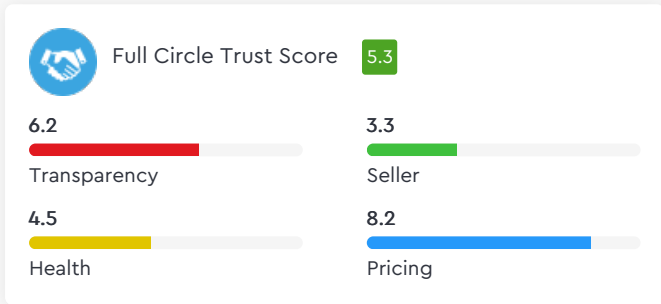

Droom's Automobile Report

droom.in

India's Most Trusted Motorplace

What We Have For You?

Hero Achiever 150cc 2006

Make	Hero	Model	Achiever
Year	2006	Trim	150cc
KM Driven	1000 Kms	Color	Red
Fuel Type	Petrol	Transmission Type	Manual
Body Type	Commuter	Price	Rs. 20000
Condition	Used	Ownership Type	Owned
Location	Kolkata	Registration State	West Bengal
Ownership Count	First Owner	DLID	<u>1415604479</u>

₹ 6,011.00 - ₹ 6,383.00

Automobile from **individual in good condition** is valued

Total Cost of Ownership

Vehicle Images

Hero Achiever 150cc 2006

Hero Achiever 150cc 2006

Instrumentation	
Low Fuel Level Warning	Low Fuel Level Warning

Dimensions

Wheel Base	1290 mm	Overall Width	763 mm
Overall Length	2060 mm	Overall Height	1086 mm
Ground Clearance	160 mm		

Engine

Engine Displacement (cc)	150 cc	Mileage	45-55
Engine Type	Air-cooled, 4-stroke single cylinder OHC	Number of Cylinders	1
Valves per Cylinder	2	Valve Configuration/Cam Type	SOHC
Fuel Supply System	Carburetor	Maximum Power	13 bhp @ 8,000 rpm
Maximum Torque	13 Nm @ 5,000 rpm		