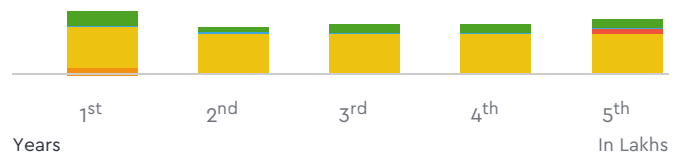

What We Have For You?

Hero Passion Pro 100cc 2011

Make	Hero	Model	Passion Pro
Year	2011	Trim	100CC
KM Driven	20000 Kms	Color	Black
Fuel Type	Petrol	Transmission Type	Manual
Body Type	Commuter	Price	Rs. 30000
Condition	Used	Ownership Type	Owned
Location	Kota	Registration State	Rajasthan
Ownership Count	First Owner	DLID	1415417058

Full Circle Trust Score **5.6**

6.7

Transparency

4.5

Health

4.5

Seller

7.9

Pricing

₹ 18,698.00 - ₹ 19,855.00

Automobile from individual in good condition is valued

Total Cost of Ownership

Benchmark Price For Used Vehicle

₹ 32.61

₹ 26.39

₹ 28.76

₹ 29.15

₹ 32.25

₹ 1,49,155.00

For 5 Years

Insurance

Try Change

Depreciation

Fuel

Service