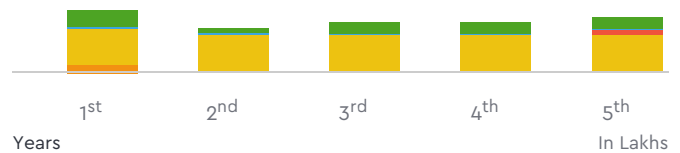

What We Have For You?

Hero Achiever 150cc 2013

Make	Hero	Model	Achiever
Year	2013	Trim	150cc
KM Driven	65000 Kms	Color	Red
Fuel Type	Petrol	Transmission Type	Manual
Body Type	Commuter	Price	Rs. 35000
Condition	Used	Ownership Type	Owned
Location	Kolkata	Registration State	West Bengal
Ownership Count	First Owner	DLID	1415316666

Full Circle Trust Score **5**

5.3

Transparency

3.5

Health

4.7

Seller

8.2

Pricing

₹ 13,394.00 - ₹ 14,222.00

Automobile from individual in good condition is valued

Total Cost of Ownership

Benchmark Price For Used Vehicle

₹ 32.59

₹ 25.29

₹ 28.11

₹ 28.43

₹ 31.46

₹ 1,45,871.00

For 5 Years

Insurance

Try Change

Depreciation

Fuel

Service