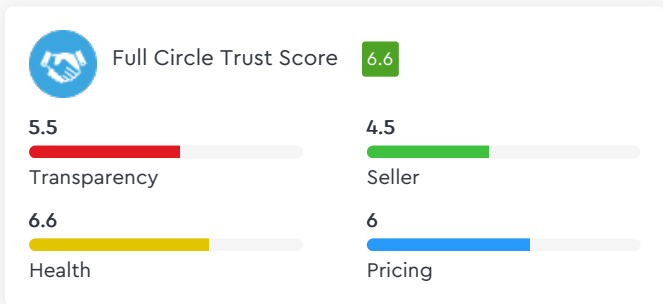

### What We Have For You?

Honda CBR 250R 2011

Make	Honda	Model	Cbr 250r
Year	2011	Trim	250CC
KM Driven	15000 Kms	Color	Red
Fuel Type	Petrol	Transmission Type	Manual
Body Type	Sports	Price	Rs. 90000
Condition	Used	Ownership Type	Owned
Location	Coimbatore	Registration State	Tamil Nadu
Ownership Count	First Owner	DLID	<a href="#">1415315690</a>