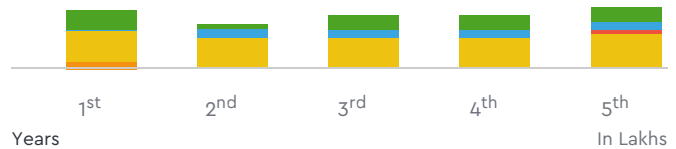

What We Have For You?

Royal Enfield Thunderbird 350cc 2012

Make	Royal Enfield	Model	Thunderbird
Year	2012	Trim	350CC
KM Driven	22000 Kms	Color	Black
Fuel Type	Petrol	Transmission Type	Manual
Body Type	Cruiser	Price	Rs. 85000
Condition	Used	Ownership Type	Owned
Location	Kolkata	Registration State	West Bengal
Ownership Count	First Owner	DLID	1415263193

Full Circle Trust Score **7**

5.5

Transparency

6.6

Health

4.5

Seller

7.6

Pricing

₹ 90,250.00 - ₹ 95,832.00

Automobile from individual in good condition is valued

Total Cost of Ownership

Benchmark Price For Used Vehicle

₹ 64.38

₹ 49.11

₹ 55.35

₹ 55.98

₹ 60.32

₹ 2,85,134.00

For 5 Years

Insurance

Try Change

Depreciation

Fuel

Service