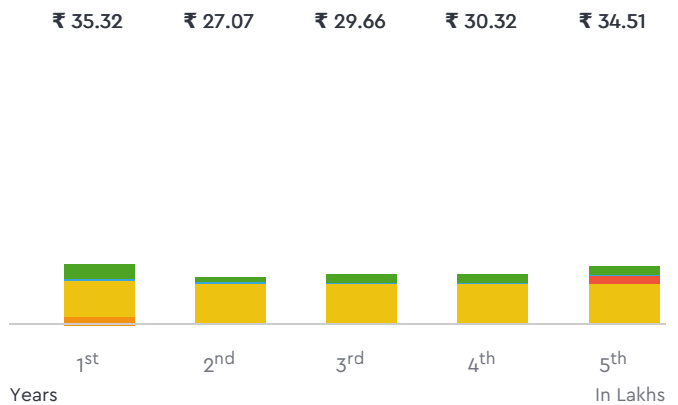

₹ 12,300.00 - ₹ 13,060.00

Automobile from individual in good condition is valued

CERTIFIED CBV CERTIFIED

Total Cost of Ownership

Benchmark Price For Used Vehicle

₹ 1,56,871.00 For 5 Years

- Insurance
- Try Change
- Depreciation
- Fuel
- Service

Vehicle Images

Yamaha SS 125 125cc 2013

Yamaha SS 125 125cc 2013

Instrumentation

Low Fuel Level Warning

Low Fuel Level Warning

Ignition Type

Kick Start

Dimensions			
Wheel Base	1,295 mm	Overall Width	730 mm
Overall Length	1,995 mm	Overall Height	1,110 mm
Ground Clearance	155 mm		

Engine			
Engine Displacement (cc)	123 cc	Mileage	68 Kmpl
Engine Type	C.D.I	Number of Cylinders	1
Valves per Cylinder	2	Fuel Supply System	carburetor
Maximum Power	10.70 bhp @ 7,500 rpm	Maximum Torque	10.40 Nm @ 6,500 rpm