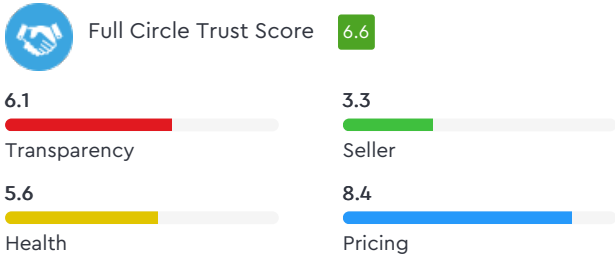

Droom's Automobile Report

droom.in

India's Most Trusted Motorplace

What We Have For You?

Yamaha SS 125 125cc 2013

Make	Yamaha	Model	Ss 125
Year	2013	Trim	125CC
KM Driven	38000 Kms	Color	Other
Fuel Type	Petrol	Transmission Type	Manual
Body Type		Price	Rs. 30000
Condition	Used	Ownership Type	Owned
Location	Faridabad	Registration State	Haryana
Ownership Count	First Owner	DLID	1415263057

₹ 12,300.00 - ₹ 13,060.00

Automobile from individual in good condition is valued

CERTIFIED CBV CERTIFIED

Total Cost of Ownership

Benchmark Price For Used Vehicle

₹ 1,56,871.00 For 5 Years

- Insurance
- Try Change
- Depreciation
- Fuel
- Service