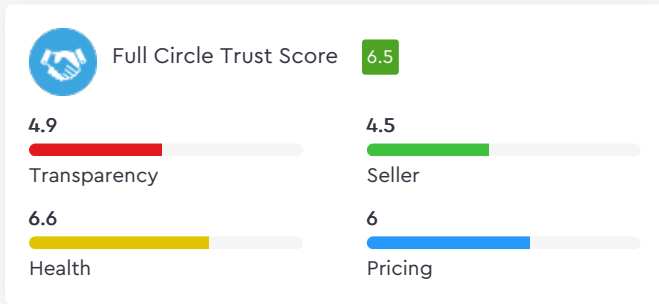

Droom's Automobile Report

droom.in

India's Most Trusted Motorplace

What We Have For You?

Yamaha YZF-R15 150cc 2011

Make	Yamaha	Model	Yzf-r15
Year	2011	Trim	150CC
KM Driven	14000 Kms	Color	Black
Fuel Type	Petrol	Transmission Type	Manual
Body Type		Price	Rs. 62500
Condition	Used	Ownership Type	Owned
Location	Kolkata	Registration State	West Bengal
Ownership Count	First Owner	DLID	1415263028

₹ 40,355.00 - ₹ 42,851.00

Automobile from individual in good condition is valued

Total Cost of Ownership

Vehicle Images

Yamaha YZF-R15 150cc 2011

Yamaha YZF-R15 150cc 2011

Instrumentation			
Clock	Digital	Low Fuel Level Warning	Yes
Instrument Console	Instrument Console		