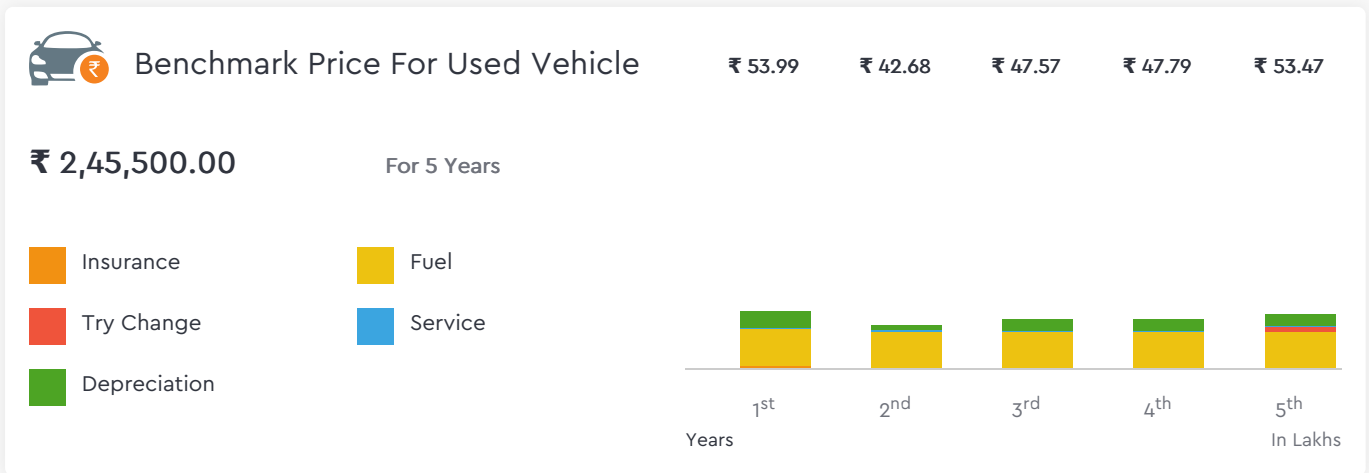

Droom's Automobile Report

droom.in

India's Most Trusted Motorplace

What We Have For You?

Yamaha YZF-R15 150cc 2011

Make	Yamaha	Model	Yzf-r15
Year	2011	Trim	150CC
KM Driven	14000 Kms	Color	Black
Fuel Type	Petrol	Transmission Type	Manual
Body Type		Price	Rs. 62500
Condition	Used	Ownership Type	Owned
Location	Kolkata	Registration State	West Bengal
Ownership Count	First Owner	DLID	1415263028

₹ 40,355.00 - ₹ 42,851.00

Automobile from individual in good condition is valued

Total Cost of Ownership

Vehicle Images

Yamaha YZF-R15 150cc 2011

Yamaha YZF-R15 150cc 2011

Instrumentation			
Clock	Digital	Low Fuel Level Warning	Yes
Instrument Console	Instrument Console		

Engine

Engine Displacement (cc)	150 cc	Mileage	42 kmpl
Engine Type	T.C.I	Number of Cylinders	1
Valves per Cylinder	2	Valve Configuration/Cam Type	SOHC
Fuel Supply System	Fuel Injection	Maximum Power	16 bhp @ 8,500 rpm
Maximum Torque	15 Nm @ 7,500 rpm		