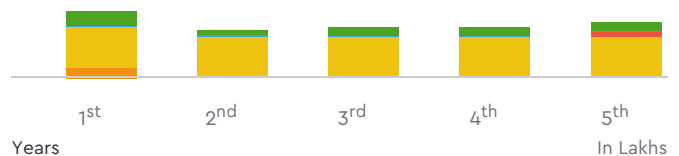

What We Have For You?

TVS Apache RTR 180cc 2012

Make	Tvs	Model	Apache Rtr
Year	2012	Trim	180CC
KM Driven	55000 Kms	Color	White
Fuel Type	Petrol	Transmission Type	Manual
Body Type	Commuter	Price	Rs. 32000
Condition	Used	Ownership Type	Owned
Location	Bhuj	Registration State	Gujarat
Ownership Count	First Owner	DLID	1415254336

Full Circle Trust Score **7.3**

4.9

Transparency

5.6

Health

4.5

Seller

9.9

Pricing

₹ 27,188.00 - ₹ 28,871.00

Automobile from individual in good condition is valued

Total Cost of Ownership

Benchmark Price For Used Vehicle

₹ 47.78

₹ 36.82

₹ 40.29

₹ 41.2

₹ 44.98

₹ 2,11,083.00

For 5 Years

Insurance

Try Change

Depreciation

Fuel

Service