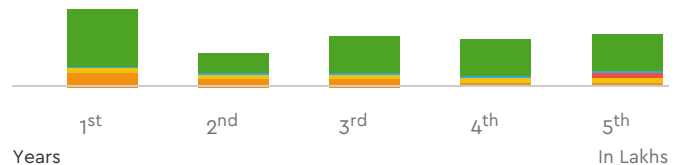

Droom's Automobile Report

droom.in

India's Most Trusted Motorplace

What We Have For You?

BMW X6 xDrive 30d 2011

Make	Bmw	Model	X6
Year	2011	Trim	XDRIVE 30D
KM Driven	25000 Kms	Color	Black
Fuel Type	Diesel	Transmission Type	
Body Type		Price	Rs. 4500000
Condition	Used	Ownership Type	Owned
Location	Delhi	Registration State	Delhi
Ownership Count	First Owner	DLID	1415231328

₹ 9.88

₹ 10.86

₹ 52,40,778.00

For 5 Years

Insurance

Try Change

Depreciation

Fuel

Service

Vehicle Images

BMW X6 xDrive 30d 2011

BMW X6 xDrive 30d 2011

Instrumentation			
Clock	Digital	Door Ajar Warning	Yes
Distance to Empty	Yes	Average Speed	Yes
Average Fuel Consumption	Yes	Seat Belt Warning	Yes