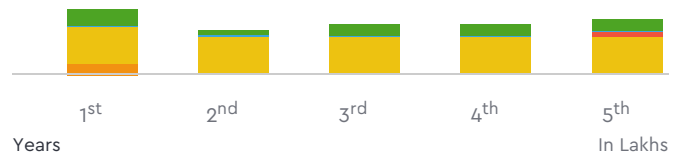

What We Have For You?

Bajaj Discover 125cc 2013

Make	Bajaj	Model	Discover
Year	2013	Trim	125cc
KM Driven	33719 Kms	Color	Blue
Fuel Type	Petrol	Transmission Type	Manual
Body Type		Price	Rs. 42000
Condition	Used	Ownership Type	Owned
Location	Bhubaneswar	Registration State	Odisha
Ownership Count	First Owner	DLID	1415231279

Full Circle Trust Score **6.3**

6.2

Transparency

5.9

Health

6

Seller

3.4

Pricing

₹ 18,705.00 - ₹ 19,861.00

Automobile from individual in good condition is valued

Total Cost of Ownership

Benchmark Price For Used Vehicle

₹ 28.28

₹ 20.59

₹ 22.85

₹ 23.48

₹ 25.83

₹ 1,21,025.00

For 5 Years

Insurance

Try Change

Depreciation

Fuel

Service